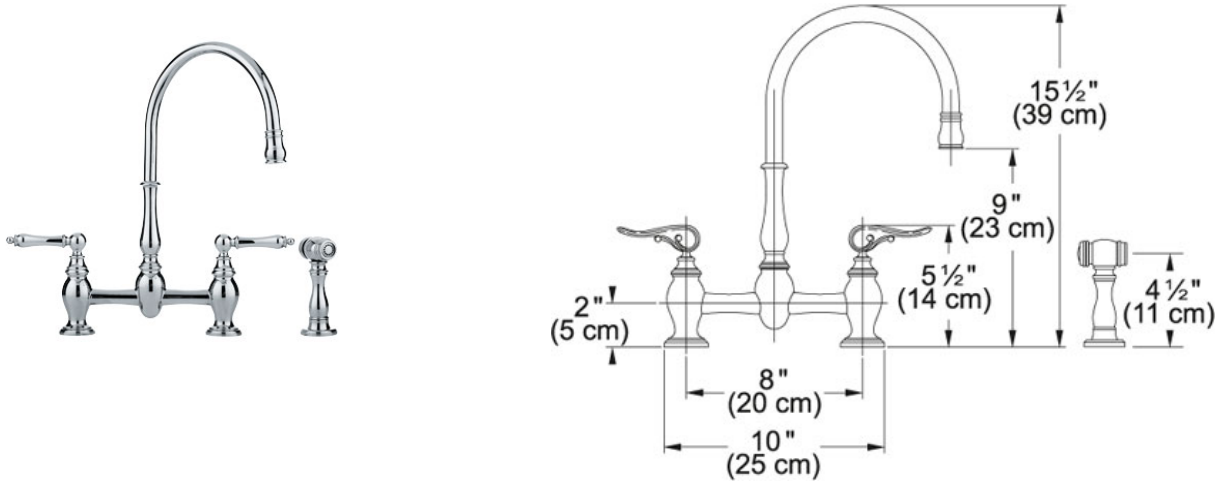

## Farm House FF6000a Polished Chrome | 115.0254.380

FAMILY : Faucets | SERIE : Farm House | MODEL : FF6000a | FINISH : Polished Chrome | INSTALLATION TYPE : 3 Hole Installation | STYLE : Traditional

These solid brass constructed faucets are designed to complement Franke's distinctive sinks. The classic styling of the Farm House line of faucets embodies quality and country charm.

### TECHNICAL DATA

Version	Arc Spout / Side Spray
Faucet Operation	2 Handle Mixer
Faucet Hole	3
Type of Material	Plated Brass
Flow Rate	1.75 gpm
Spray Type	Full Spray
Spout Swivel Range	360 °
Where to buy	Showroom

Farm House FF6000a Polished Chrome | 115.0254.380

FAMILY : **Faucets** | SERIE : **Farm House** | MODEL : **FF6000a** | FINISH : **Polished Chrome** | INSTALLATION TYPE : **3 Hole Installation** | STYLE : **Traditional**